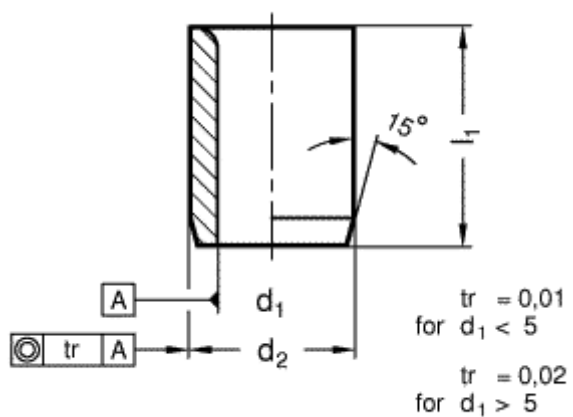

Data Sheet

Article number: 201135045

Description: E+G Guide bush DIN 179-B8,1-20-A
(M10) without collar

Measures

$d_1 = 8,1$

$d_2 = 15$

$l_1 = 20$